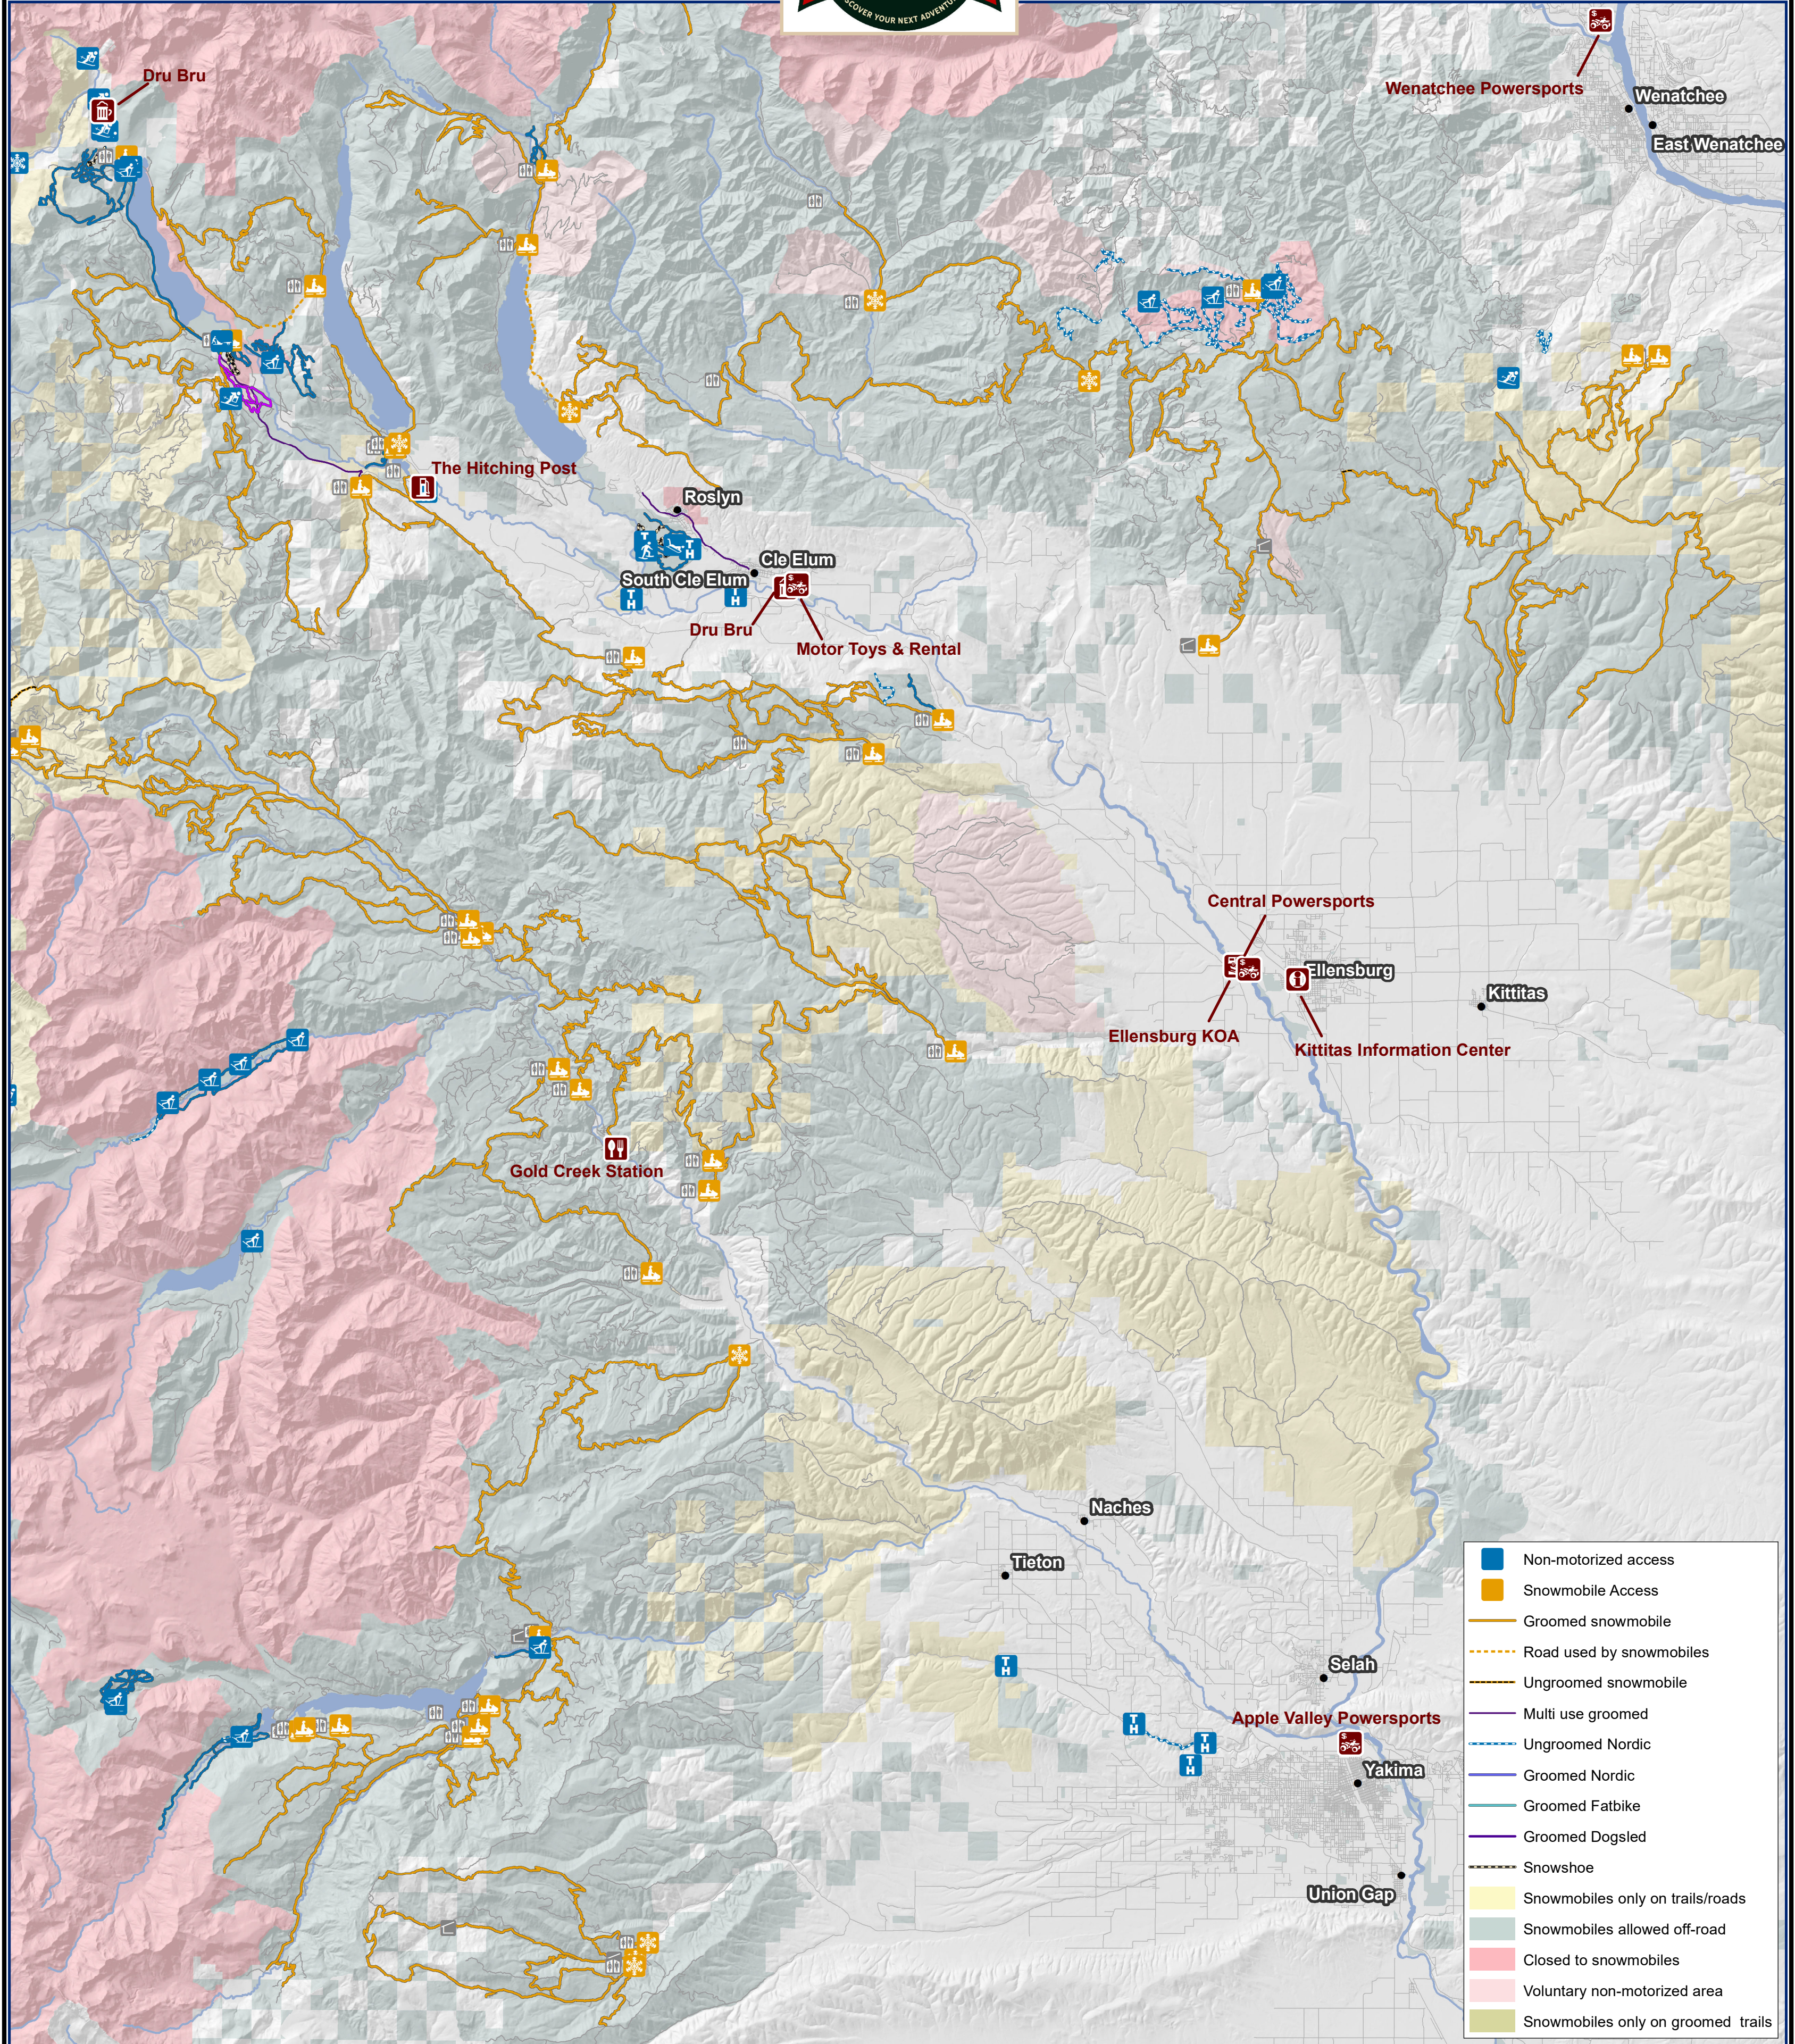

# Snow NW

With Northwest Portal

# Winter Escapes

Central Washington

- Non-motorized access
- Snowmobile Access
- Groomed snowmobile
- Road used by snowmobiles
- Ungroomed snowmobile
- Multi use groomed
- Ungroomed Nordic
- Groomed Nordic
- Groomed Fatbike
- Groomed Dogsled
- Snowshoe
- Snowmobiles only on trails/roads
- Snowmobiles allowed off-road
- Closed to snowmobiles
- Voluntary non-motorized area
- Snowmobiles only on groomed trails

0 1 2 4 6 8 Miles

Free web maps and mobile apps  
northwestportal.com