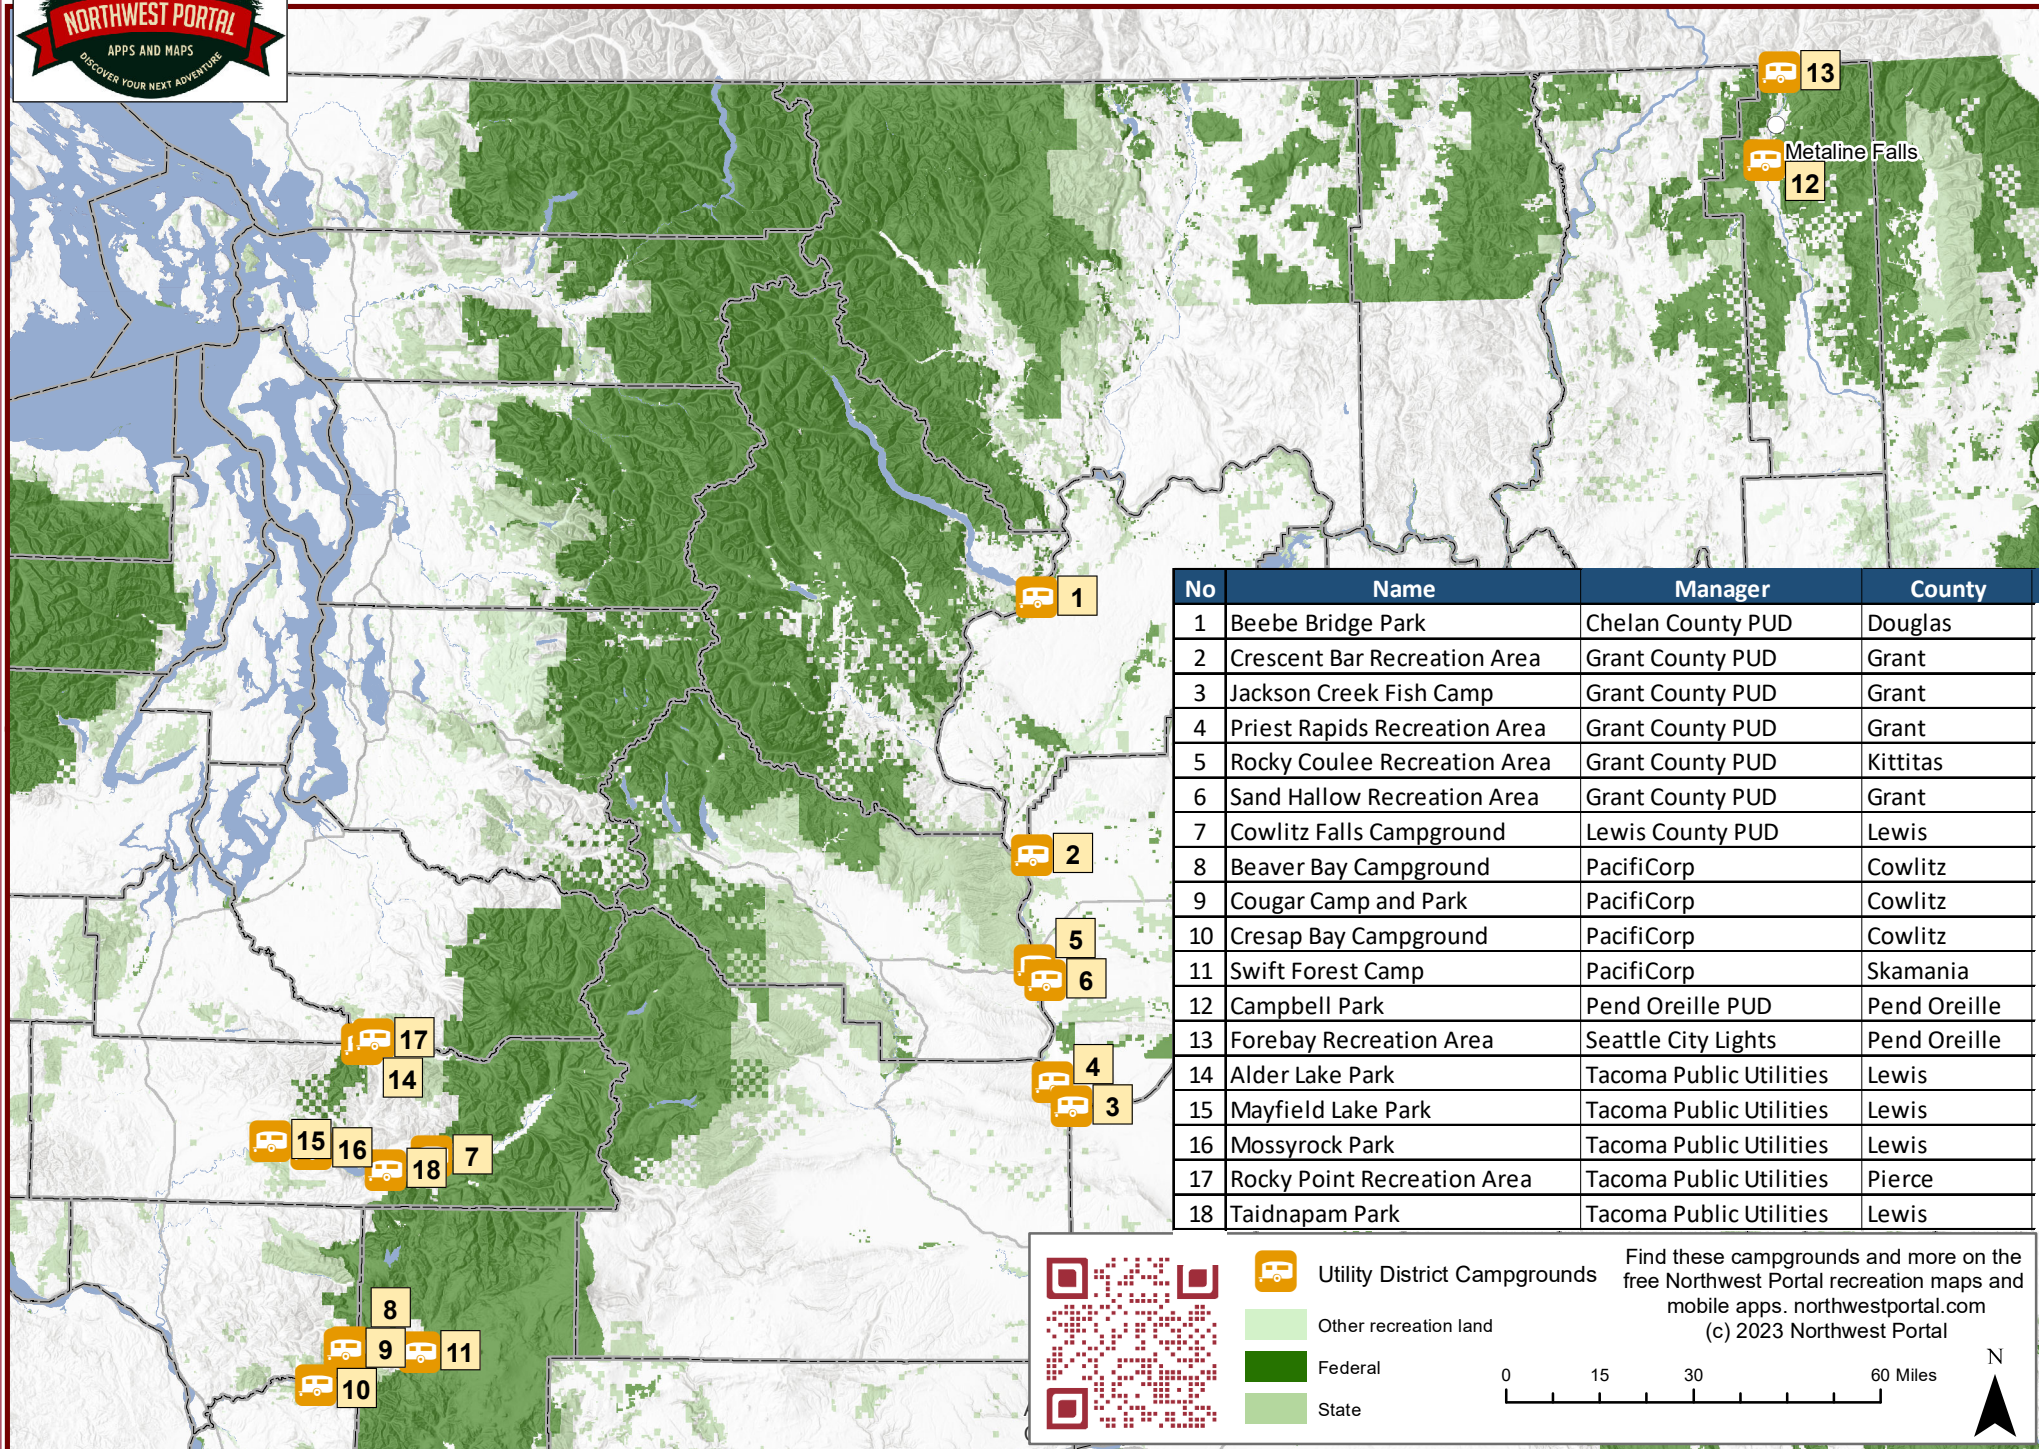

Campgrounds Managed by Utility Districts & Power Companies

No	Name	Manager	County
1	Beebe Bridge Park	Chelan County PUD	Douglas
2	Crescent Bar Recreation Area	Grant County PUD	Grant
3	Jackson Creek Fish Camp	Grant County PUD	Grant
4	Priest Rapids Recreation Area	Grant County PUD	Grant
5	Rocky Coulee Recreation Area	Grant County PUD	Kittitas
6	Sand Hallow Recreation Area	Grant County PUD	Grant
7	Cowlitz Falls Campground	Lewis County PUD	Lewis
8	Beaver Bay Campground	PacifiCorp	Cowlitz
9	Cougar Camp and Park	PacifiCorp	Cowlitz
10	Cresap Bay Campground	PacifiCorp	Cowlitz
11	Swift Forest Camp	PacifiCorp	Skamania
12	Campbell Park	Pend Oreille PUD	Pend Oreille
13	Forebay Recreation Area	Seattle City Lights	Pend Oreille
14	Alder Lake Park	Tacoma Public Utilities	Lewis
15	Mayfield Lake Park	Tacoma Public Utilities	Lewis
16	Mossyrock Park	Tacoma Public Utilities	Lewis
17	Rocky Point Recreation Area	Tacoma Public Utilities	Pierce
18	Taidnapam Park	Tacoma Public Utilities	Lewis

 Utility District Campgrounds

 Other recreation land

 Federal

 State

Find these campgrounds and more on the free Northwest Portal recreation maps and mobile apps. northwestportal.com
(c) 2023 Northwest Portal